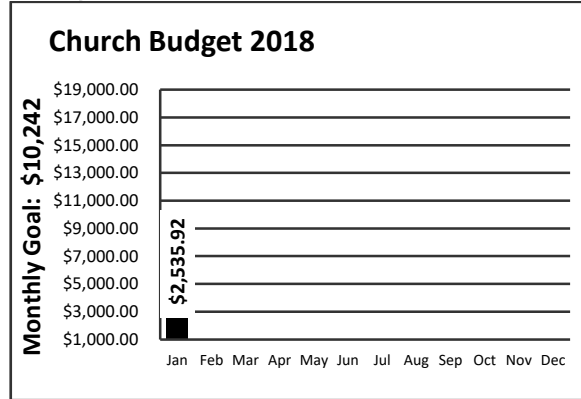

Worship Service **10:45am**

** Listen to service on a personal device at 107.3 FM **

Gathering Song Praise Team
Church Alive Marlien Arriola
Worship in Giving Local Church Budget
Children's Story Harry Arriola
Songs of Praise & Worship Praise Team
Prayer Marlien Arriola
Special Music *Musette* by Bach
Lauren Craig & Jillian Saylor
Accompanied by Julie Schultz

God's Word Pastor Eric Sayler

Christian Community Life Series:
"Peacemakers"

Song of Commitment Praise Team
Prayer of Commitment Pastor Eric

"... If it is possible, as much as depends on you, live peaceably with all men. ..."
Romans 12:17 - 21 NKJV

Worship Leader: Marlien Arriola
Praise Team: Jimmy Schultz & Friends
Pianist: Julie Schultz
Greeters: Harry & Marlien Arriola
Lead Deacon: David Meyer
AV Leader: Bob Daniel & Ryan Daniel

Budget

Featured Offerings

Student Assistance $2,909.86
India Mission $17,168.83

www.eastgateadventist.church

*You can give online & listen to sermons
We are on Facebook too!*

Church Office Information

Pastor: Eric Sayler
Cell: (509)730-5271
Email: eric@eastgateadventist.church

Need Pastoral Assistance? Either the Elder on Duty or Pastor Eric can be contacted ↓ ↑

Elder on Duty Marlien Arriola
Cell Number: 509-386-3447
Email address: harriola3112@msn.com

Office Email Stan Maxted
Email: office@eastgateadventist.church

Regarding Bulletin Announcements:

Please have all information to the church office no later than 11am Wednesdays prior to the weekend you wish the announcement to be made. Thank you

380 N Tausick Way, Walla Walla, WA 99362
(509) 529-9933

Sunset: Tonight – 4:42pm Next Friday – 4:50pm