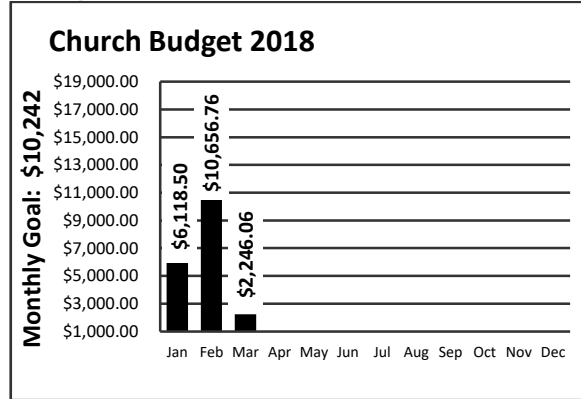

Worship Service **10:45am**

** Listen to service on a personal device at 107.3 FM **

- Gathering Song Praise Team
- Church Alive Wade Brooks
- WWU Student Association Andreea Hutuleac
  A Trade School in Haiti – *On this Rock*
- Worship in Giving Adventist World Radio
- Children’s Story Brent Bergherm
- Songs of Praise & Worship Praise Team
- Prayer Wade Brooks
- Special Music Jessica Bartley
- God’s Word Pastor Eric Sayler

**Philippians Series:
“Christian Workers”**

- Song of Commitment Praise Team
- Prayer of Commitment Pastor Eric

“To all the saints in Christ Jesus who are in Philippi, with the elders and deacons...”

**Philippians 1:1
NKJV**

1. ---
2. Worship Leader: Wade Brooks
   - Praise Team: Rob Becker & Friends
   - Pianist: Kevin Waite
   - Greeters: Shellie Stiltz & Ryan Daniel
   - Lead Deacon: Dwight Bartlett
   - AV Leader: Dennis Anderson & Kevin Renshaw
3. ---

Budget

Featured Offerings

- Student Assistance $162.48
- India Mission $18,108.23

www.eastgateadventist.church
*You can give online & listen to sermons
We are on Facebook too!*

Church Office Information

Pastor: Eric Sayler
Cell: (509)730-5271
Email: eric@eastgateadventist.church

Need Pastoral Assistance? Either the Elder on Duty or Pastor Eric can be contacted ↓ ↑

Elder on Duty **Wade Brooks**
Cell Number: (509) 520 - 4990
Email address: wabrooks@charter.net

Office Email **Stan Maxted**
Email: office@eastgateadventist.church

Regarding Bulletin Announcements:

Please have all information to the church office no later than 11am Wednesdays prior to the weekend you wish the announcement to be made. Thank you

380 N Tausick Way, Walla Walla, WA 99362
(509) 529-9933

Sunset: Tonight – 5:52pm Next Friday – 7:00pm