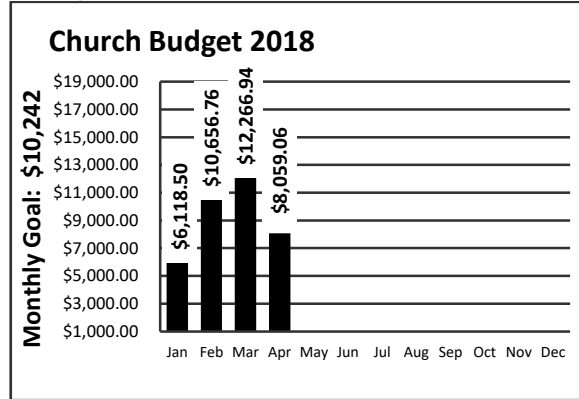

Worship Service

10:45am

** Listen to service on a personal device at 107.3 FM **

Gathering Song	Praise Team
Church Alive	Matt Davy
Worship in Giving	Local Church Budget
Children's Story	Matt Davy
Songs of Praise & Worship	Praise Team
Prayer	Matt Davy
Special Music	Alana Glendrange and Praise Team

"More Than Anything"

God's Word Pastor Eric Saylor

Philippians Series: "Regrets"

Prayer of Commitment Pastor Eric

*"... forgetting what is behind and
straining toward what is ahead, I
press on toward the goal to win the
prize for which God has called me
heavenward in Christ Jesus.*

Philippians 3:13 & 14 NIV

Worship Leader:	Matt Davy
Praise Team:	Alana Glendrange & Friends
Pianists Today:	Josue Galan
Greeters	Carol Reiswig & David Meyer
Lead Deacon:	Buz Flegel
AV Leader:	Kevin Renshaw & Dennis Anderson

Budget

Featured Offerings

Student Assistance	$815.74
Additional Mission Funds being raised	$1606.37
Saikarap Church; India Mission Goal reached	of $20,000

www.eastgateadventist.church

*You can give online & listen to sermons
We are on Facebook too!*

Church Office Information

Pastor: Eric Saylor
Cell: (509)730-5271
Email: eric@eastgateadventist.church

**Need Pastoral Assistance? Either the Elder
on Duty or Pastor Eric can be contacted.**

Elder on Duty Matt Davy
Cell Number: (509) 205-1411
Email address: msdavy85@gmail.com

Office Email Stan Maxted
Email: office@eastgateadventist.church

Regarding Bulletin Announcements:

*Please have all information to the church office
no later than 11am Wednesdays prior to the
weekend you wish the announcement to be
made. Thank you*

380 N Tausick Way, Walla Walla, WA 99362
(509) 529-9933

Sunset: Tonight – 8:06pm Next Friday – 8:14pm