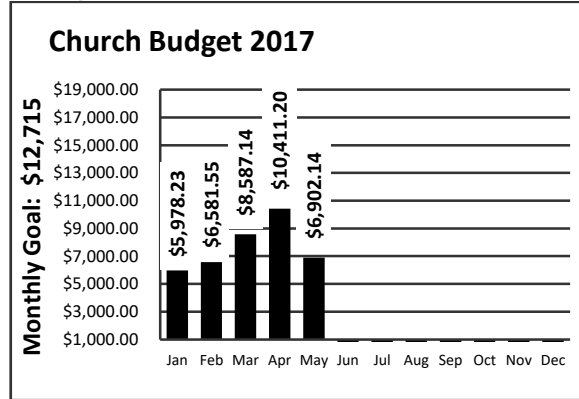

Worship Service 10:45am

** Listen to service on a personal device at 107.3 FM **

Gathering Song	Praise Team
Church Alive	Lenard Wittlake
Worship in Giving	Local Conference Advance
Children's Story	Randy Rogers
Songs of Praise & Worship	Praise Team
Prayer	Lenard Wittlake
Special Music	
God's Word	Pastor Eric Saylor

"On the Mountain"

Song of Commitment	Praise Team
Prayer of Commitment	Pastor Eric Saylor

Worship Leader:	Lenard Wittlake
Lead Deacons:	Casey Werner & Dwight Bartlett
Greeters	Les & Anita Cunningham
Pianist:	
Praise Team Leader:	Rob Becker & Friends
AV Leader:	Ryan Daniel & Bob Daniel

Acts 1:8 ESV

"But you will receive power when the Holy Spirit has come upon you, and you will be my witnesses in Jerusalem and in all Judea and Samaria, and to the end of the earth."

Membership Transfers – Second Reading

Christina (Crissy) Kinney	to Tyler, TX Tyler SDA Church
Tyson Robertson	to Kennewick, WA Kennewick Adventist Church
Anna Withers	joining us from Dayton, WA Dayton Adventist Church

Budget

Featured Offerings

Student Assistance	$2436.41
India Mission	$9,039.83

Please help support the financial commitment required to pay the local bills of our church.

For Example:

- Electric Bill - $1000/month
- Walla Walla Water & Sewer - $500/month
- Telephone/ISP - $110/month
- Church School Subsidy – MSAS - $4225/month
- Church School Subsidy – WWVA - $1100/month

www.eastgateadventist.church

You can give online & listen to sermons

We are on Facebook too!

Church Office Information

Pastor: Eric Saylor
Cell: (509)730-5271
Email: eric@eastgateadventist.church

Office Email Stan Maxted
Email: office@eastgateadventist.church

Regarding Bulletin Announcements:

Please have all information to the church office no later than 11am Wednesdays prior to the weekend you wish the announcement to be made. Thank you

380 N Tausick Way
Walla Walla, WA 99362
(509) 529-9933

Sunset: Tonight – 8:33pm Next Friday – 8:38pm