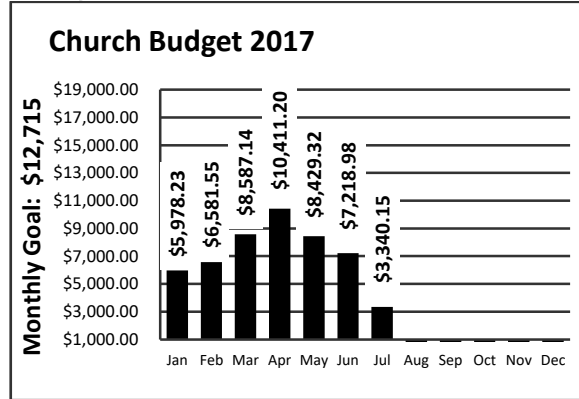

Worship Service 10:45am

** Listen to service on a personal device at 107.3 FM **

Gathering Song	Praise Team
Church Alive	Lenard Wittlake
Worship in Giving	
Children's Story	Daniel Perrin
Songs of Praise & Worship	Praise Team
Prayer	Wade Brooks
God's Word	Wade Brooks

"To Be Born"

Song of Commitment	Praise Team
Prayer of Commitment	Wade Brooks

Worship Leader:	Lenard Wittlake
Praise Team:	Jimmy Schultz & Friends
Pianist:	Megan Bartley
Greeters	Les & Anita Cunningham
Lead Deacon:	Harry Arriola
AV Leader:	Kevin Renshaw & Dennis Anderson

Isaiah 66:9 The Voice (VOICE)

Will I open the womb and not deliver?

*I have made this place labor in terrible pain,
but do you think I won't help it give birth?*

This is what I, the Eternal One have to say.

Budget

Featured Offerings

Student Assistance	$3,187.21
India Mission	$10,633.83

Please help support the financial commitment required to pay the local bills of our church.

We ask that you consider budgeting for Tithe and Local Church Budget. Thank you.

www.eastgateadventist.church

*You can give online & listen to sermons
We are on Facebook too!*

Church Office Information

Pastor: Eric Sayler
Cell: (509)730-5271
Email: eric@eastgateadventist.church
Office Email Stan Maxted
Email: office@eastgateadventist.church

Regarding Bulletin Announcements:

Please have all information to the church office no later than 11am Wednesdays prior to the weekend you wish the announcement to be made. Thank you

380 N Tausick Way
Walla Walla, WA 99362
(509) 529-9933

Sunset: Tonight – 8:40pm Next Friday – 8:35pm