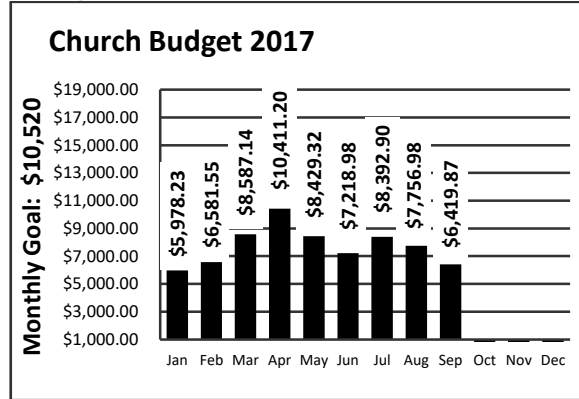

Worship Service 10:45am

** Listen to service on a personal device at 107.3 FM **

Gathering Song	Praise Team
Church Alive	Rod Zuver
Worship in Giving	Walla Walla University
Children's Story	Harry Arriola
Child Dedication	Galan Family
Songs of Praise & Worship	Praise Team
Prayer	Rod Zuver
Special Music	Minuet 1 Lauren Craig & Julie Schultz
Scripture	Aabrianna Drake
God's Word	Pastor Eric Saylor

"Strong Words!"

Song of Commitment	Praise Team
Prayer of Commitment	Pastor Eric

Worship Leader:	Rod Zuver
Praise Team:	Tess Craig & Friends
Pianist:	Delvin Peterson & Josue Galan
Greeters	Wendy Rick/Marilyn Roller & Rob/Patti Becker
Lead Deacon:	Casey Werner
AV Leader:	Bob Daniel & Ryan Daniel

Romans 12:9 NKJV

"Let love be without hypocrisy. Abhor what is evil. Cling to what is good."

Budget

Featured Offerings

Student Assistance	$2,792.72
India Mission	$11,923.83

Please help support the financial commitment required to pay the local bills of our church.

We ask that you consider budgeting for Tithe and Local Church Budget. Thank you.

www.eastgateadventist.church

*You can give online & listen to sermons
We are on Facebook too!*

Church Office Information

Pastor: Eric Saylor
Cell: (509)730-5271
Email: eric@eastgateadventist.church
Office Email Stan Maxted
Email: office@eastgateadventist.church

Regarding Bulletin Announcements:

Please have all information to the church office no later than 11am Wednesdays prior to the weekend you wish the announcement to be made. Thank you

380 N Tausick Way
Walla Walla, WA 99362
(509) 529-9933

Sunset: Tonight – 6:34pm Next Friday – 6:23pm