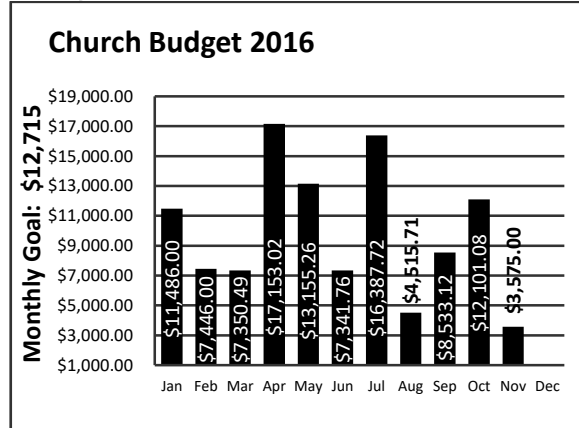

Worship Service

10:45am

** Listen to service on a personal device at 107.3 FM **

Gathering Song	Praise Team
Church Alive	Wade Brooks
Worship in Giving	<i>Local Church Budget</i>
Children's Story	Kelly Wheeler
Songs of Praise & Worship	Praise Team
Prayer	Wade Brooks
Special Music	Megan Bartley
Testimony of Thanksgiving	
God's Word	Pastor Eric
<i>"A Place of Thankfulness"</i>	
Song of Commitment	Praise Team
Prayer of Commitment	Pastor Eric
Elder:	Wade Brooks
Lead Deacons:	Casey Werner & Stan Schrader
Greeters	Jim & Sylvia Grindley
Pianist:	Josue Galan
Music Leader:	Jim Schultz & Friends
AV Leader:	Kevin Renshaw & Dennis Anderson

Colossians 3:17 NKJV

"And whatever you do in word or deed, do all in the name of the Lord Jesus, giving thanks to God the Father through Him."

Core Values at Eastgate

We are people of the Word.
We are conduits of God's grace to the lost.
We are a community centered on grace-filled accountability.
We are obedient by faith to the law of God.
We are saved eternally by grace through faith in Christ alone.

Budget

Featured Offerings

Student Assistance $7494.08

Thank you for considering how you can support your church.

We currently are running behind on our Local Church budget.

Special Needs Projects currently include:

- Fire Alarm Panel

Future Projects will include:

- Building Lighting Up-grades
- HVAC Building Up-grades

Both of these will be to reduce energy use and increase energy efficiency.

www.eastgateadventist.church

*You can give online & listen to sermons
We are on Facebook too!*

Church Office Information

Pastor: Eric Saylor
Cell: (509)730-5271
Email: eric@eastgateadventist.church
Office Email Stan Maxted
Email: office@eastgateadventist.church

380 N Tausick Way
Walla Walla, WA 99362
(509) 529-9933

Sunset: Tonight – 4:17pm Next Friday – 4:13pm

EASTGATE
Seventh-day Adventist Church