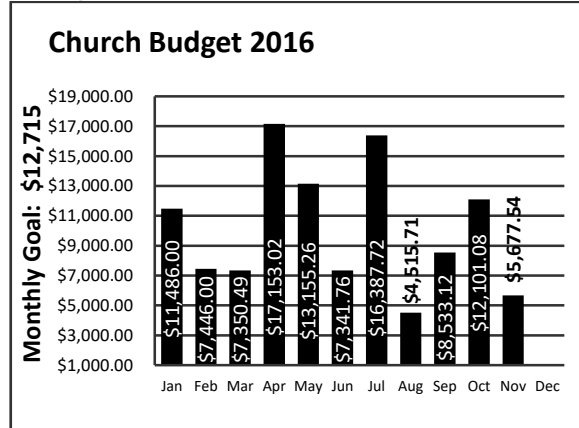

Budget

Featured Offerings

Student Assistance \$3,766.10

Thank you for considering how you can financially support your church, the ministries from here and our Pastor. We currently are running behind on our Local Church budget. For the year up through a portion of November we are \$28,717 behind.