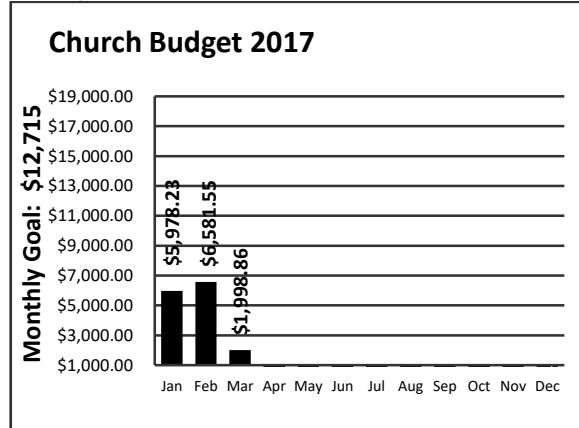

Worship Service 10:45am

** Listen to service on a personal device at 107.3 FM **

Gathering Song	Praise Team
Church Alive	Marlien Arriola
Worship in Giving	World Budget Adventist World Radio
Children's Story	Harry Arriola
Songs of Praise & Worship	Praise Team
Prayer	Marlien Arriola
Special Music	"God Loves" Vocal Duet: Dwight Bartlett & Jim Grindley Accompaniment by Sylvia Grindley
God's Word	Kris de Bruin "The Table: Invitation"
Song of Commitment	Praise Team
Prayer of Commitment	Kris de Bruin
Elder:	Marlien Arriola
Lead Deacons:	Buz Flegel & Trent Fowler
Greeters	Shellie Daniel & Ryan Daniel
Pianist:	
Music Leader:	Steve Dickerson & Friends
AV Leader:	Kevin Renshaw & Dennis Anderson

Mark 2:15 ESV

"And as he reclined at table in his house, many tax collectors and sinners were reclining with Jesus and his disciples, for there were many who followed him."

Core Values at Eastgate

We are people of the Word.
We are conduits of God's grace to the lost.
We are a community centered on grace-filled accountability.
We are obedient by faith to the law of God.
We are saved eternally by grace through faith in Christ alone.

Budget

Featured Offerings

Student Assistance	$3454.58
Building Fund	$158,676.25

www.eastgateadventist.church

You can give online & listen to sermons
We are on Facebook too!

Church Office Information

Pastor: Eric Saylor
Cell: (509)730-5271
Email: eric@eastgateadventist.church
Office Email Stan Maxted
Email: office@eastgateadventist.church

Regarding Bulletin Announcements:

Please have all information to the church office no later than 11am Wednesdays prior to the weekend you wish the announcement to be made. Thank you

380 N Tausick Way
Walla Walla, WA 99362
(509) 529-9933

Sunset: Tonight – 5:55pm Next Friday – 7:03pm