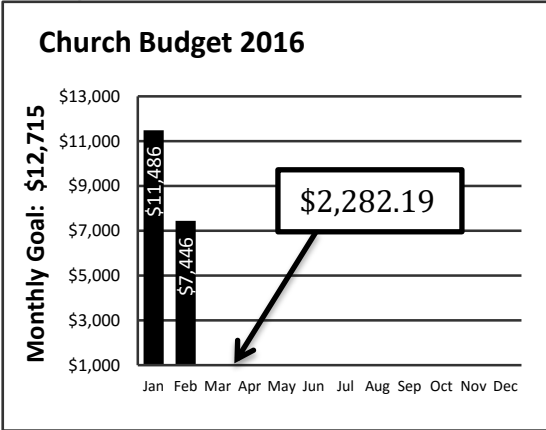

Budget

Featured Offerings
 Student Assistance \$609.53
 Fellowship Hall Project Total: \$157,085.00

www.eastgateadventist.church
You can give online & listen to sermons
Calendar of events
We are on Facebook, too!